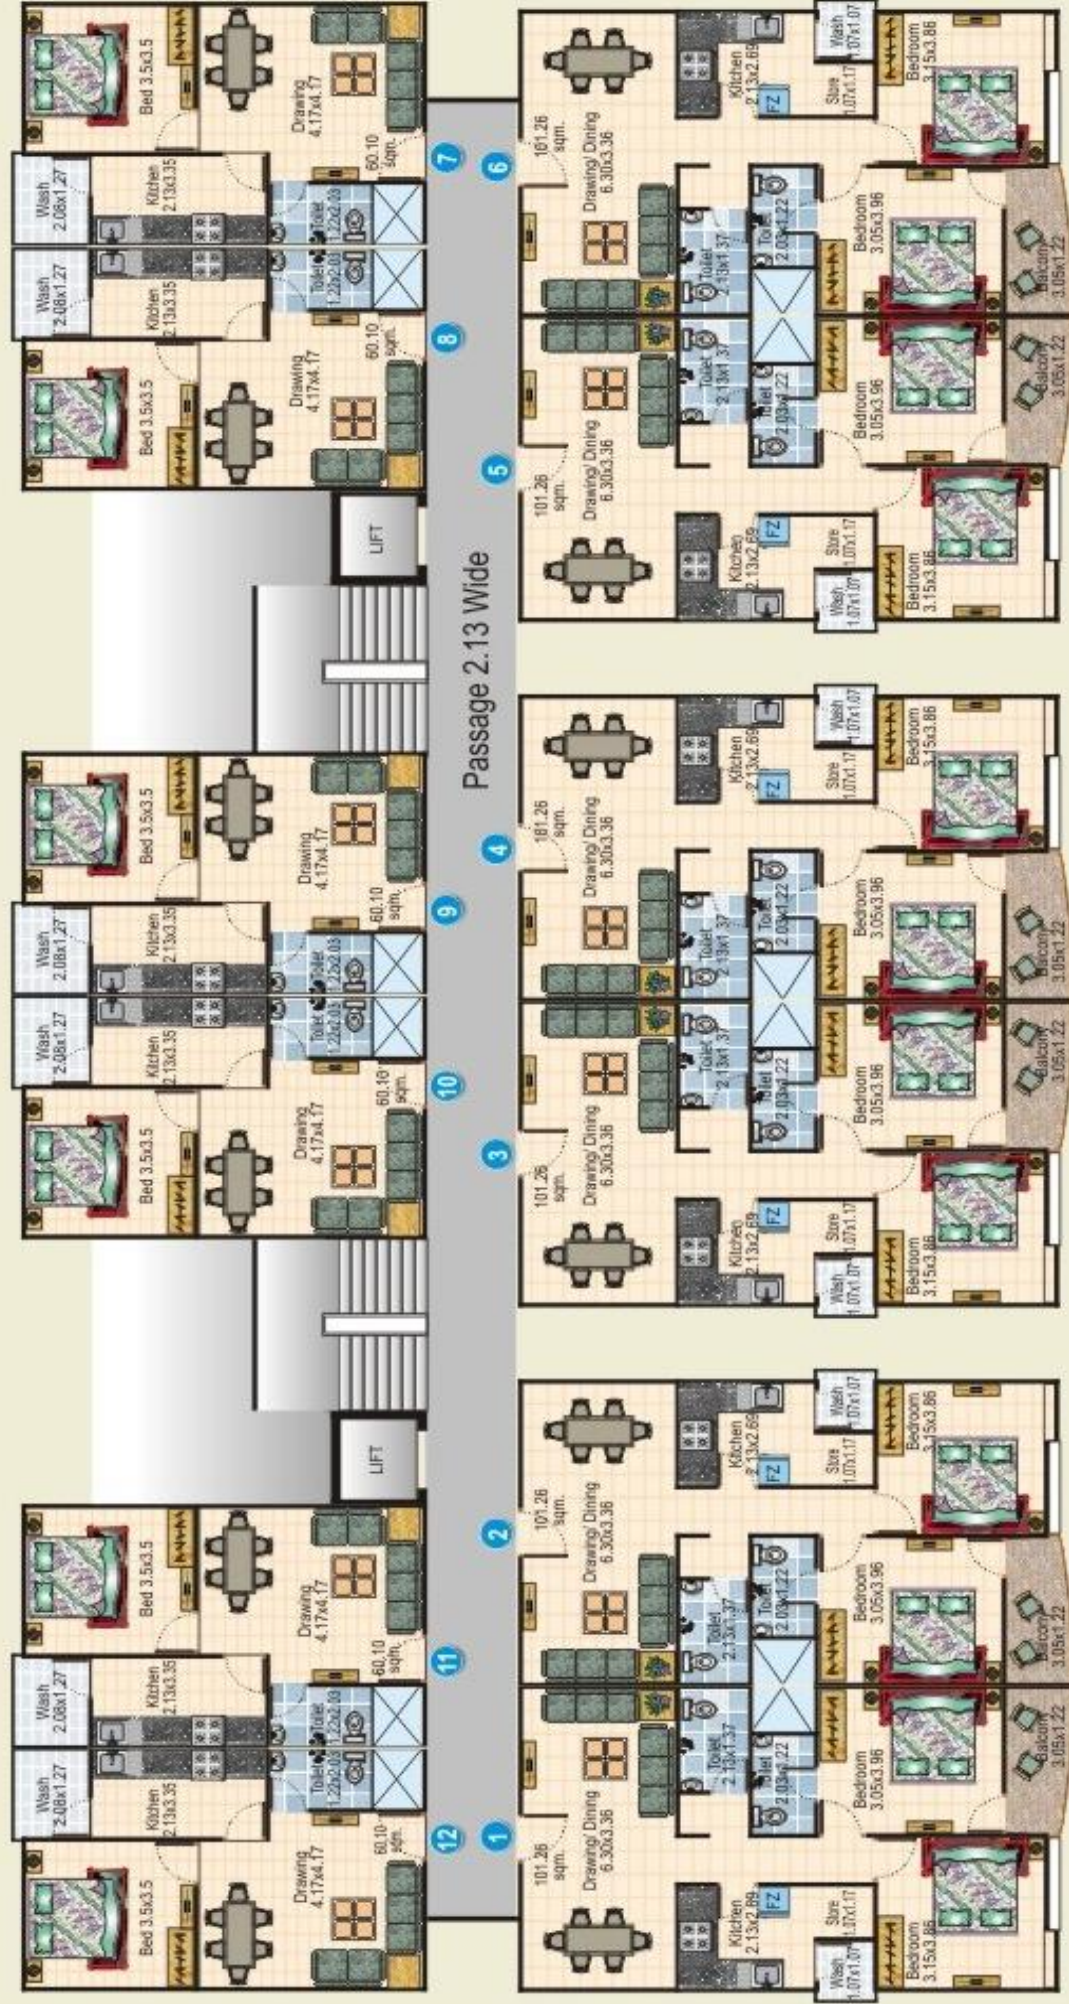

First Floor Plan

Floor Plan

Block A & B

Flat : 1, 5, 6 and 9 = 116.96 Sq.M. (1259 Sq.Ft.)

Flat : 2, 4, 7 and 8 = 102.65 Sq.M. (1105 Sq.Ft.)

Flat : 3 = 104 Sq.M. (1118 Sq.Ft.)

Floor Plan

Flat : 1-6 = 101.26 Sq.M. (1090 Sq.Ft.)