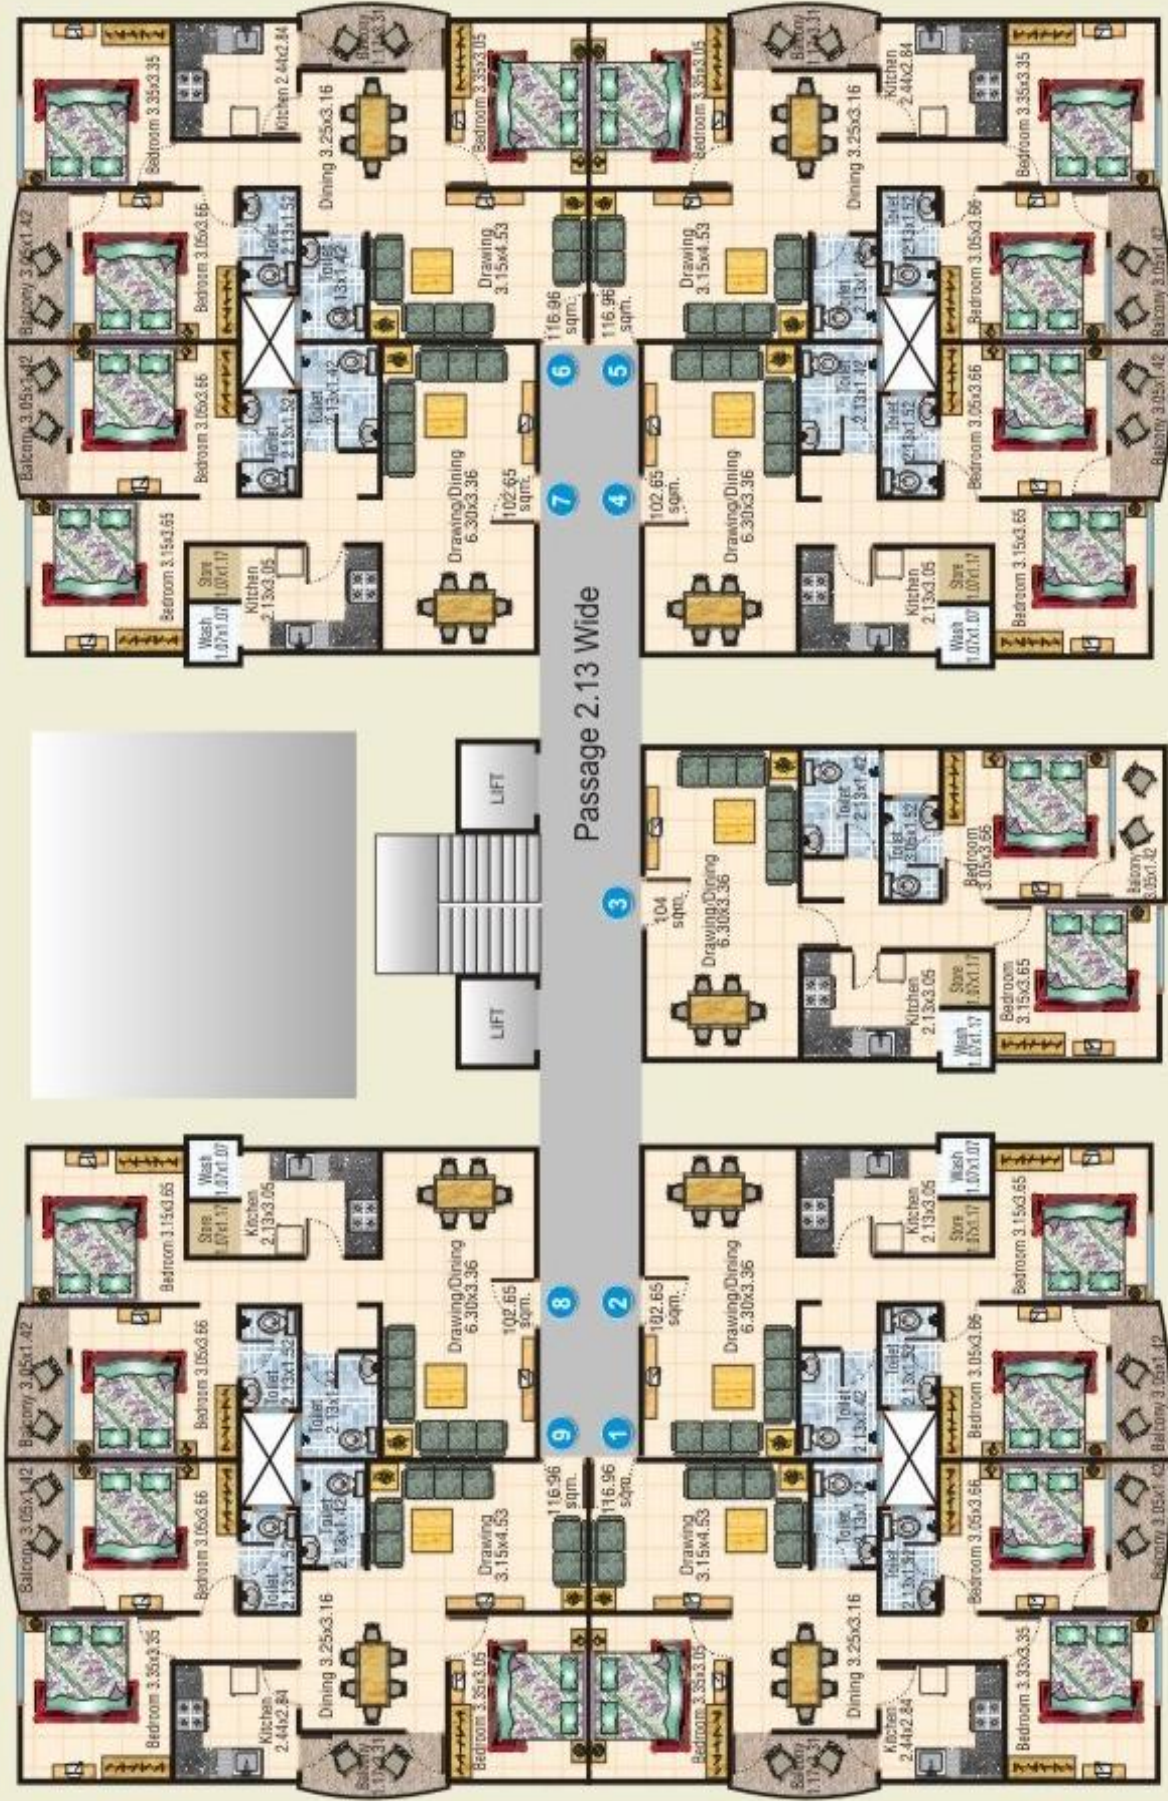

Floor Plan

Block A & B

Flat : 1, 5, 6 and 9 = 116.96 Sq.M. (1259 Sq.Ft.)

Flat : 2, 4, 7 and 8 = 102.65 Sq.M. (1105 Sq.Ft.)

Flat : 3 = 104 Sq.M. (1118 Sq.Ft.)