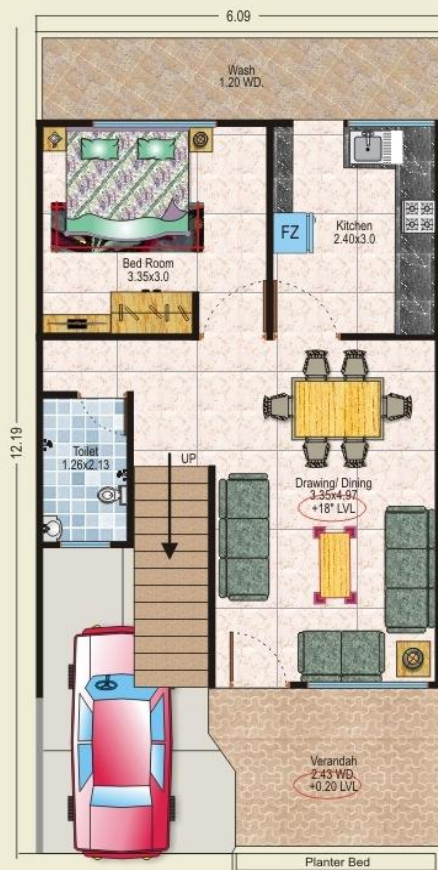

Ground Floor Plan