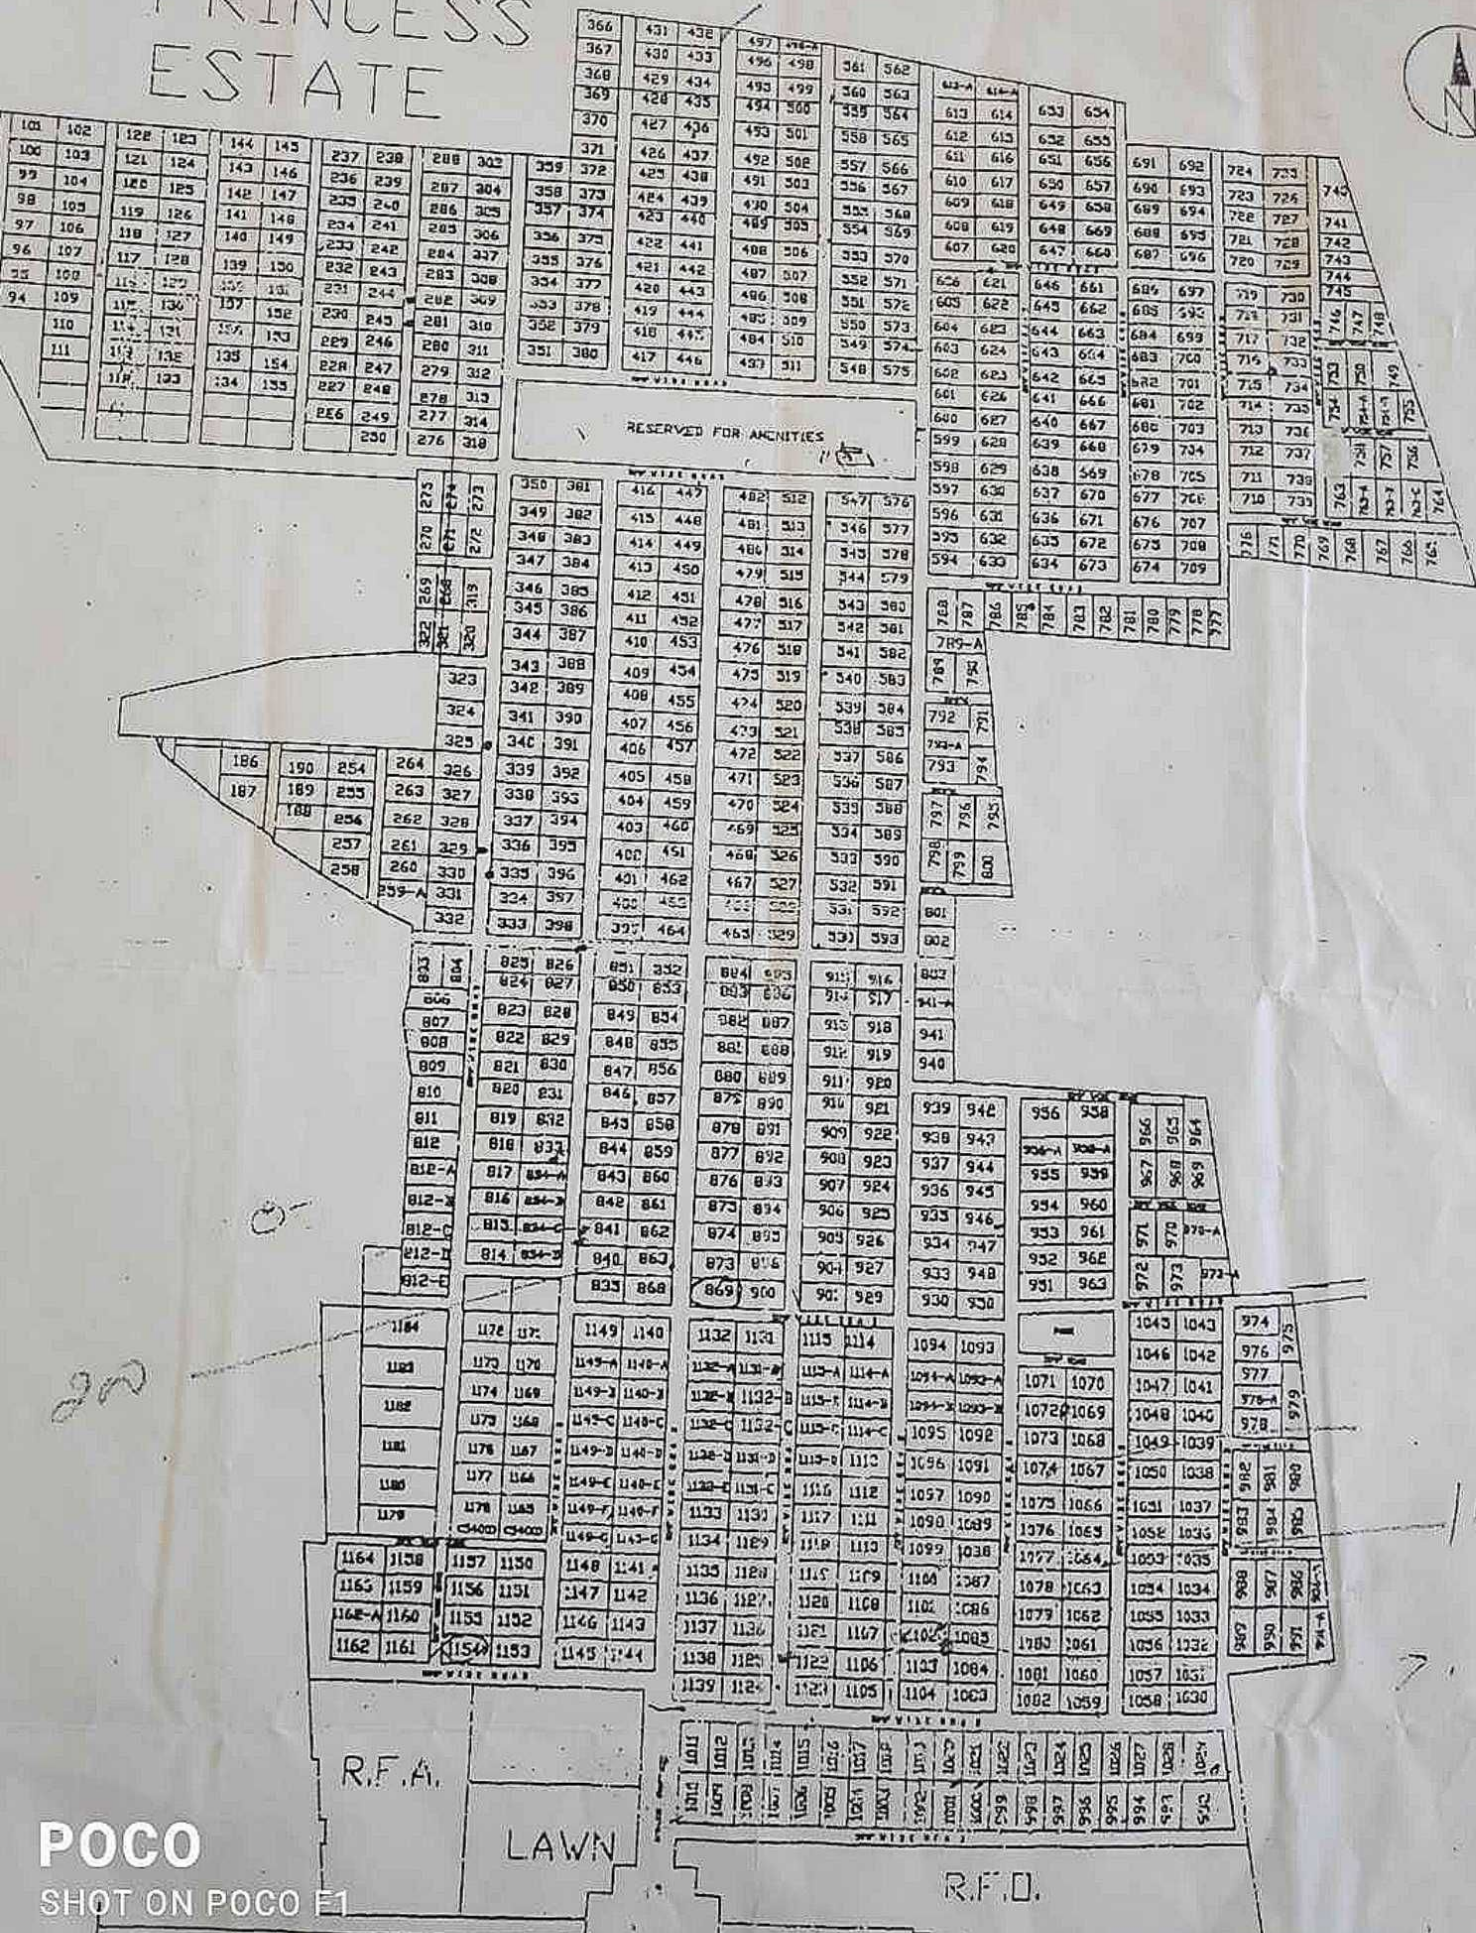

# PRINCESS ESTATE

**POCO**  
SHOT ON POCO F1

TO A.B. ROAD 100' WIDE ROAD

160

7