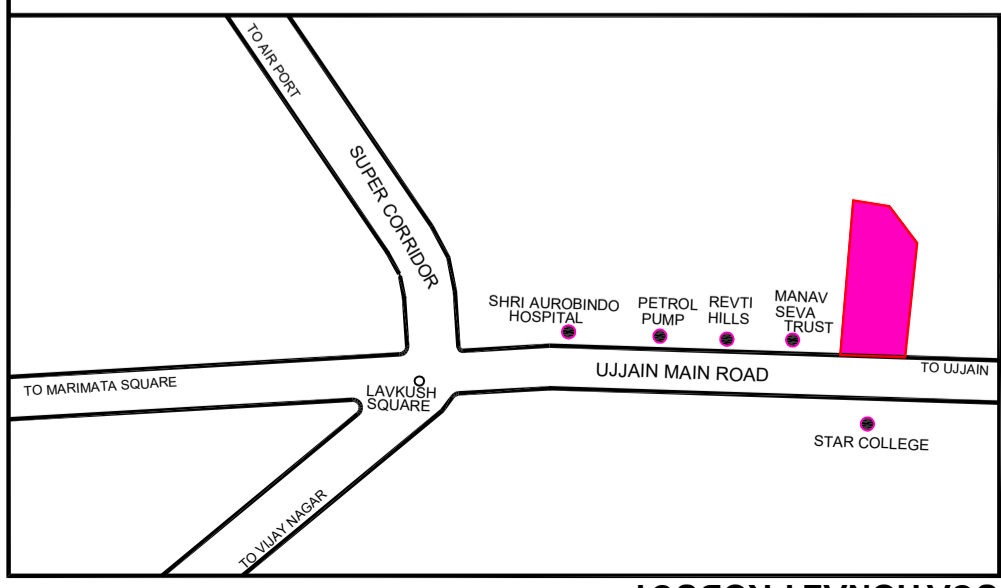

SANSKRUTI SMART CITY

PRODUCED BY AN AUTODESK EDUCATIONAL PRODUCT

20'X50'	
20'X50'	
16'X50'	