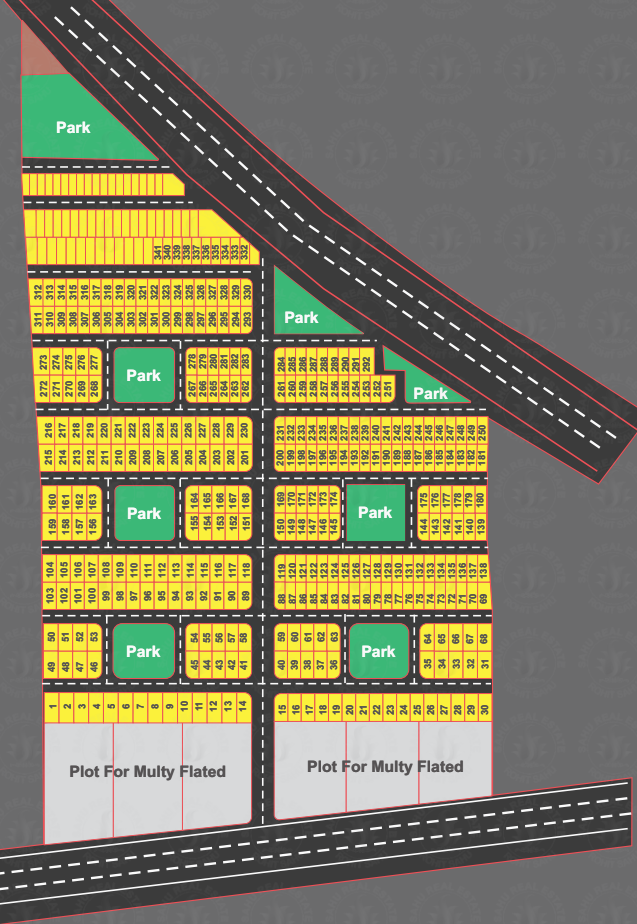

Sanskriti Smart City

Ujjain Road Indore

SAHU REAL ESTATE

Buy | Sell | Rent Rohit Sahu 94256-12345

We are just providing the MAP for viewing purpose If You Get An Error Then Report On info@sahurealestate.com