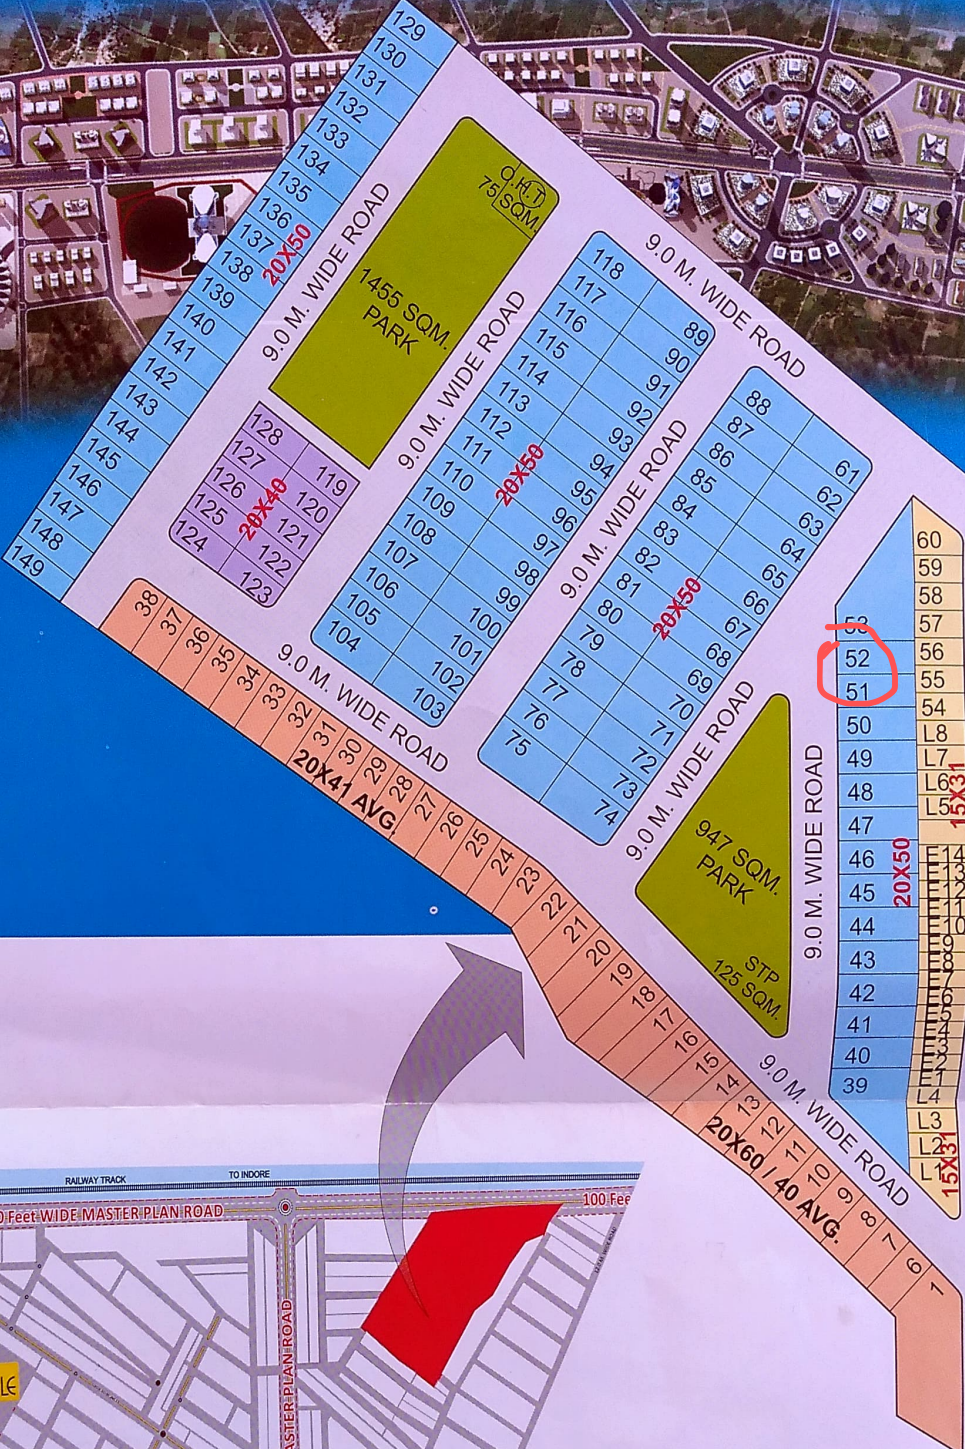

30.0 M. WIDE PROP. ROAD

SINGAPORE
LIFESTYLE
 BLOCK-B

Near Tigrinya Badshah, Super Corridor, Indore

TCS
 Square